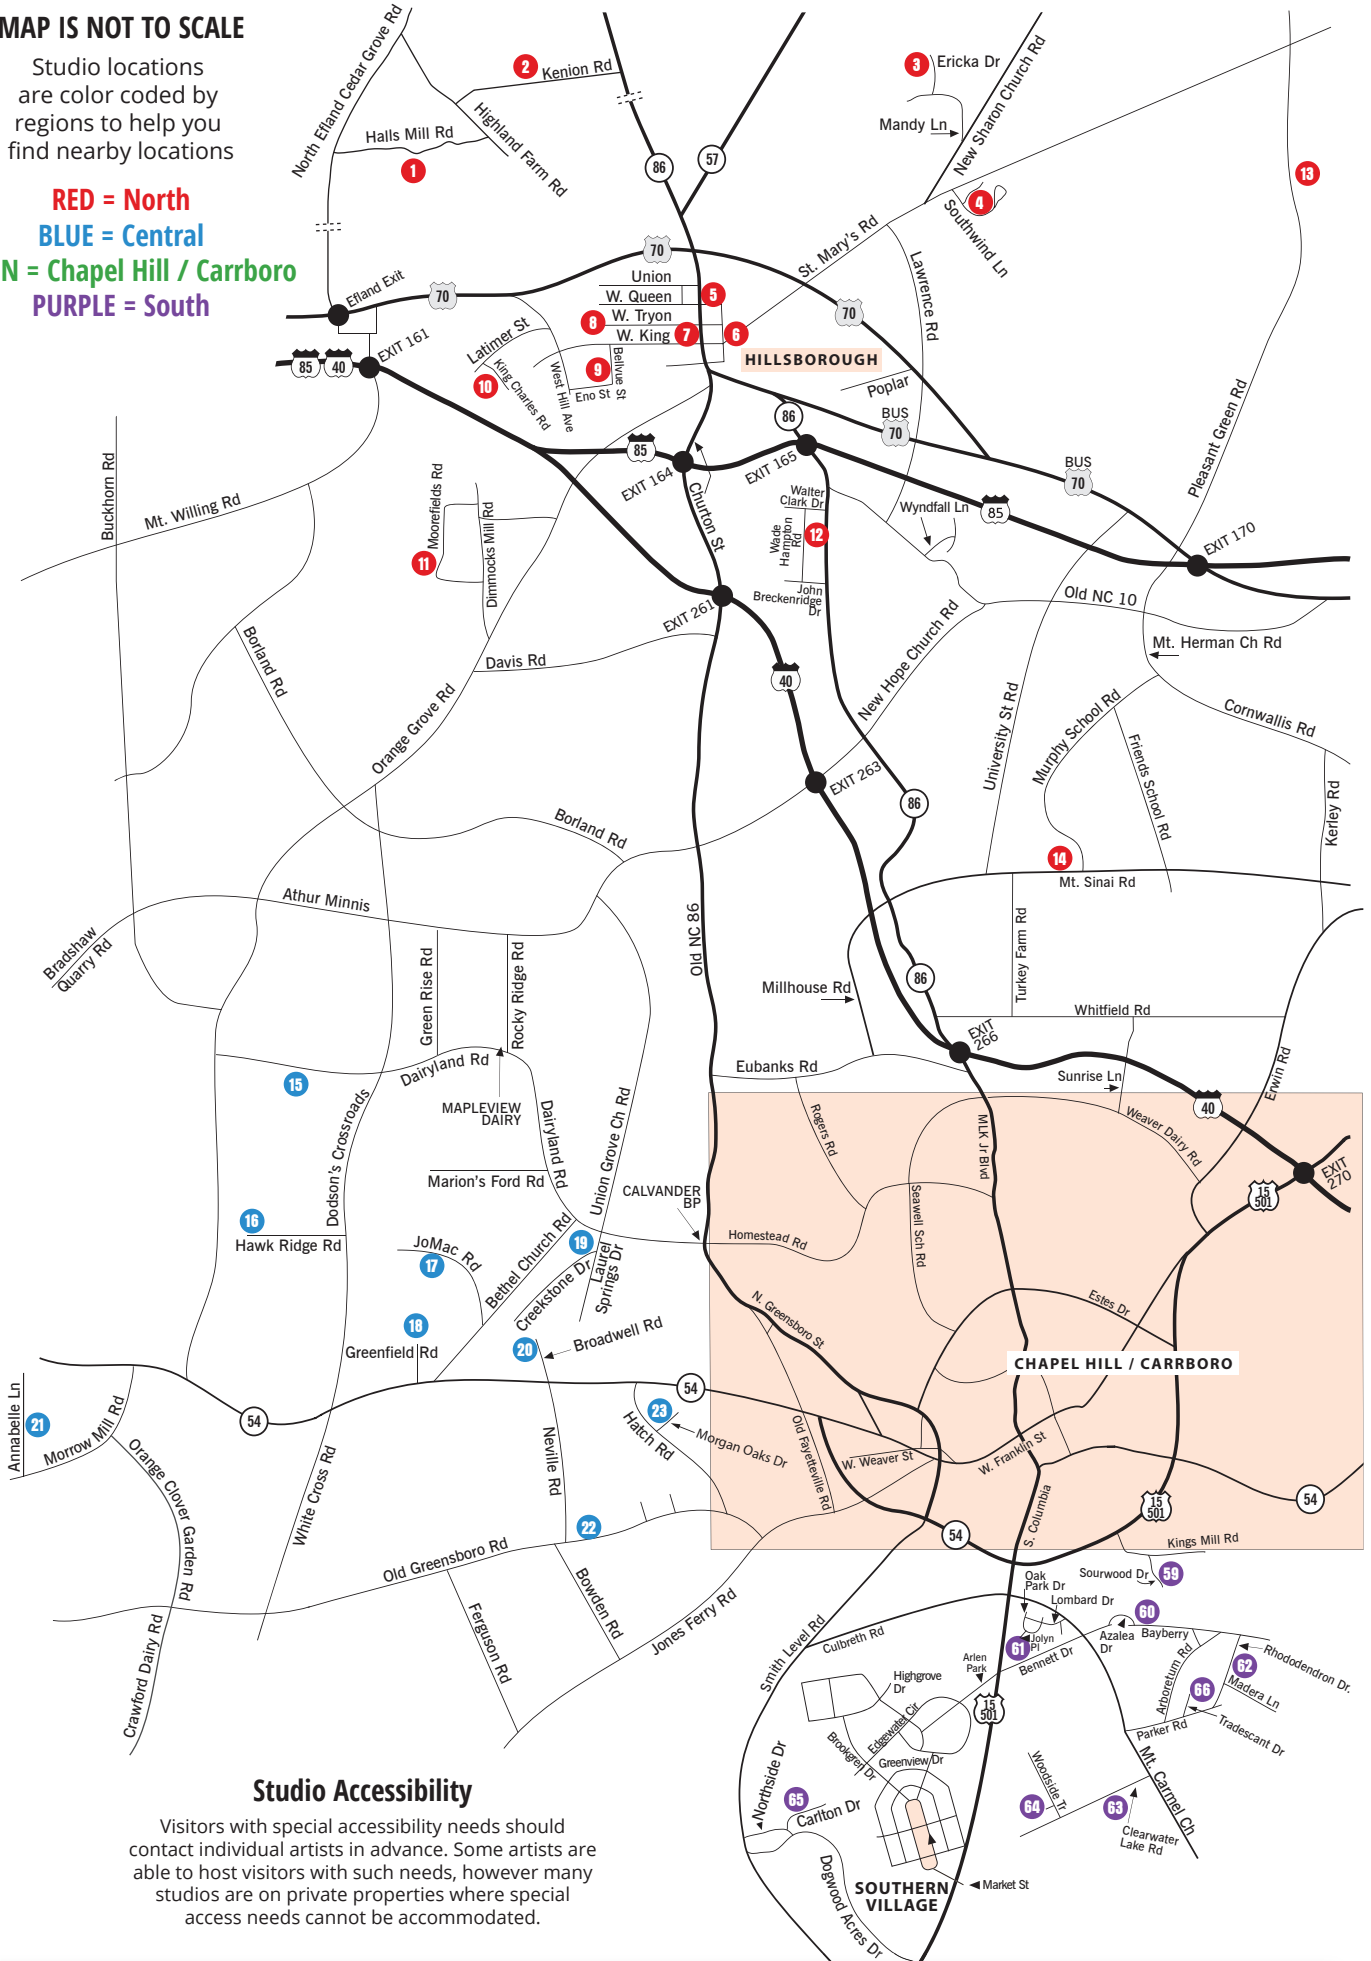

MAP IS NOT TO SCALE

Studio locations are color coded by regions to help you find nearby locations

- RED = North**
- BLUE = Central**
- GREEN = Chapel Hill / Carrboro**
- PURPLE = South**

Studio Accessibility

Artist **Map #**

Ruth Ananda	47
Katherine Armacost	57
Peg Bachenheimer	28
Sasha Bakaric	46
Judy Bauman	40
Sandra Beeman	21
Elia Bizzarri	11
Natalie Boorman	20
Gina Boyle	34
Becky Filene Broun	46
Lynn Burcher	43
Linda Carmel	41
Clay Carmichael	32
Ginny Chenet	60
Clay Centre	34
Mark Cool	1
Barbi Dalton	43
Alan Dehmer	22
Heather Delisle	10
Carolyn Doyle	66
Julie Eastman	54